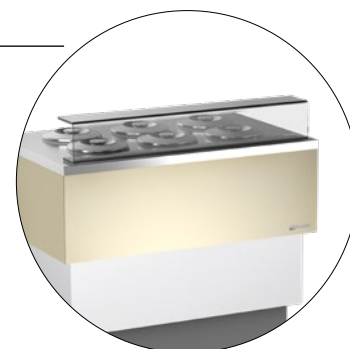

Alzata con piano di servizio in plexiglass
Plexiglass stand with working top

ACCESSORI - ACCESSORIES

Cod.	Optional	Modelli - Models
2611015	Carapina inox da 7,5 l - 7,5 l stainless steel cylindrical tub	TUTTI - ALL
8998558F	Kit carapina in plastica - Plastic cylindrical tub kit	TUTTI - ALL
8998569F	Kit estrattore carapina in plastica - Extracting kit for plastic cylindrical tub	TUTTI - ALL
0621428	Divisorio anti rotazione carapina in plastica - Anti-rotation divider for plastic cylindrical tub	TUTTI - ALL
	Alzata con piano di servizio in plexiglass - Plexiglass stand with working top	TUTTI - ALL
8998458F	Kit bloccaggio mediante 2 freni meccanici sul lato servizio - Blocking kit by 2 mechanical stoppers on the serving side	TUTTI - ALL
8808270	Kit alloggiamento coperchi in acciaio - Support stainless steel lids kit	TUTTI - ALL
8998019F	Kit lavaporzionatore - Scoop washer kit	TUTTI - ALL