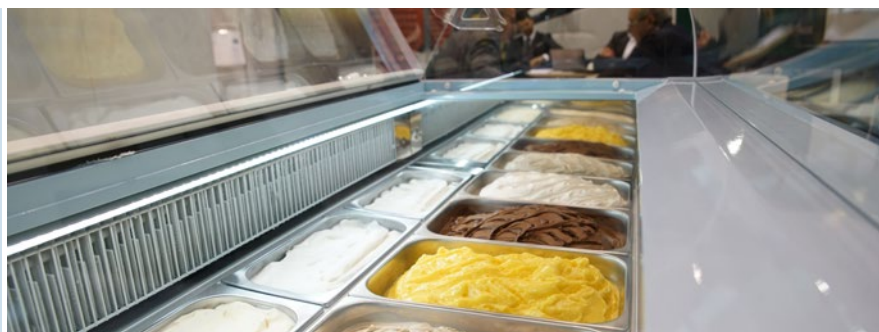

# DOLCE VITA ELLE

Vetrine per gelato mantecato  
Scoop ice cream displays

TEMPERATURE RANGE

-18° -20° C

IDEAL FOR

- ✓ **Classe climatica 7/L1 (35°C-70%RH)**  
Climate class 7/L1 (35°C-70%RH)
- ✓ **Fino a 80 kg di gelato esposto**  
Up to 80 kg of exposed ice cream
- ✓ **Design in stile rétro**  
Retro style design